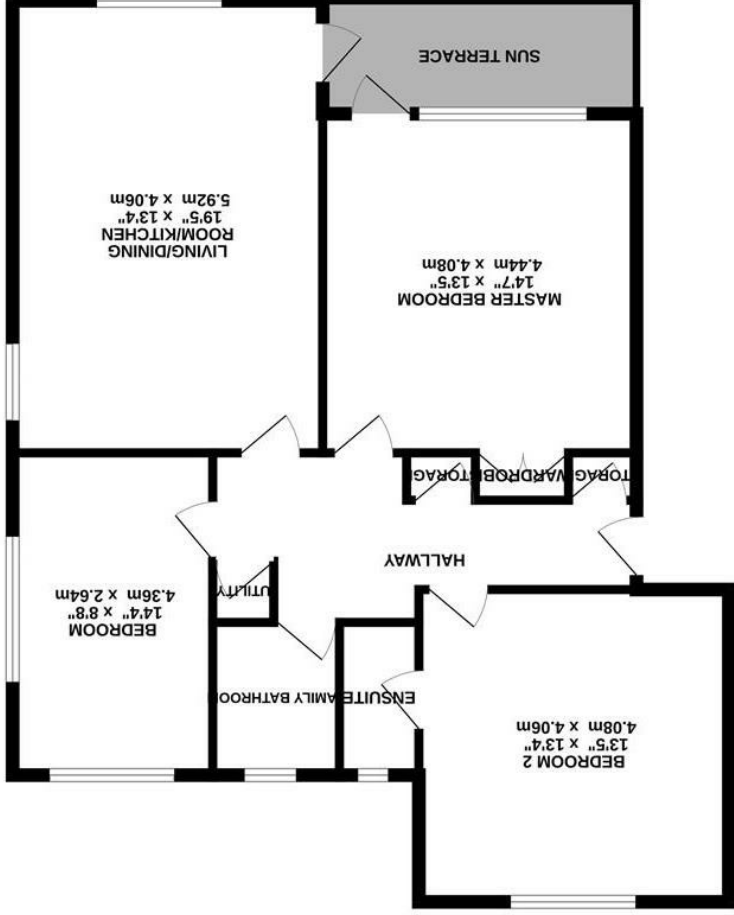

SECOND FLOOR
930 sq.ft. (86.4 sq.m.) approx.

All room dimensions given above are approximate measurements

These particulars are intended only to give a brief description of the property as a guide to prospective buyers. Accordingly:

References to the Tenure of a Property are based on information supplied by the Seller. The Agent has not had sight of the title documents. A Buyer is advised to obtain verification from their Solicitor.